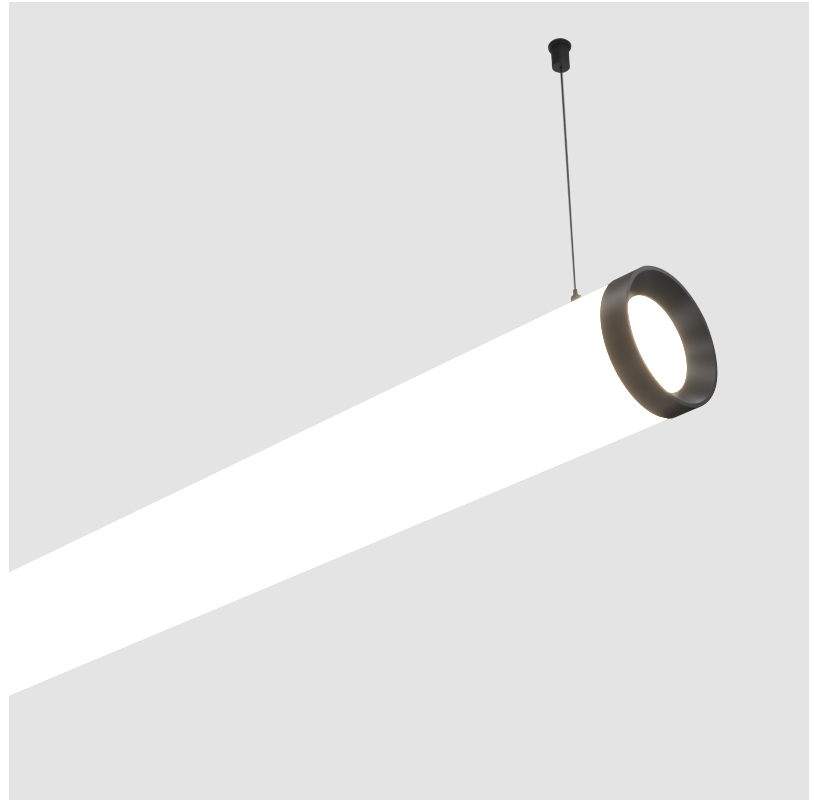

GENERAL

Series: Bunga Plus
 Brand: Prolicht
 Division: Architectural
 Mounting Type: Suspension
 Mounting Location: Ceiling
 Subcategory: Profile

PHYSICAL

Shape: Cylinder
 Length (mm): 938
 Length (in): 36 ¹⁵/₁₆
 Width (mm): 115
 Width (in): 4 1/2
 Height (mm): 115
 Height (in): 4 1/2
 Max. Overall Height (mm): 2115
 Max. Overall Height (in): 83 1/4
 Light Distribution: Omnidirectional
 Weight (kg): 3.581
 Weight (lbs): 7.88
 Diffuser: PMMA - Opal
 Fixture Finish: SSR / BKV / CWI / CRY / HAB / UFT / ITA / RUA / FTG / MYG / LOD / PUS / FRO / FUP / KIA / POP / BLS / SPG / MEY / GOH / GUM / CHC / COM / ABZ / JAG / OBR / MOS / ROR
 Fixture Material: Aluminum
 Cable Details: 2000mm or 4000mm Transparent Cable