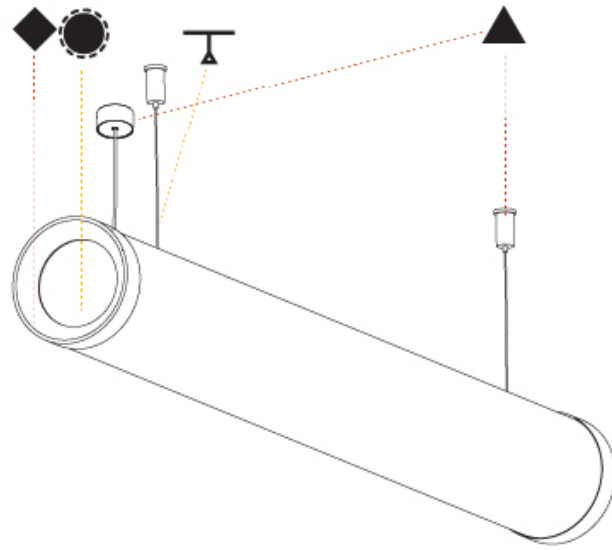

BUNGA PLUS SUSPENSION

A30701-

PROJECT
TYPE
SPECIFIER
QUANTITY
DATE