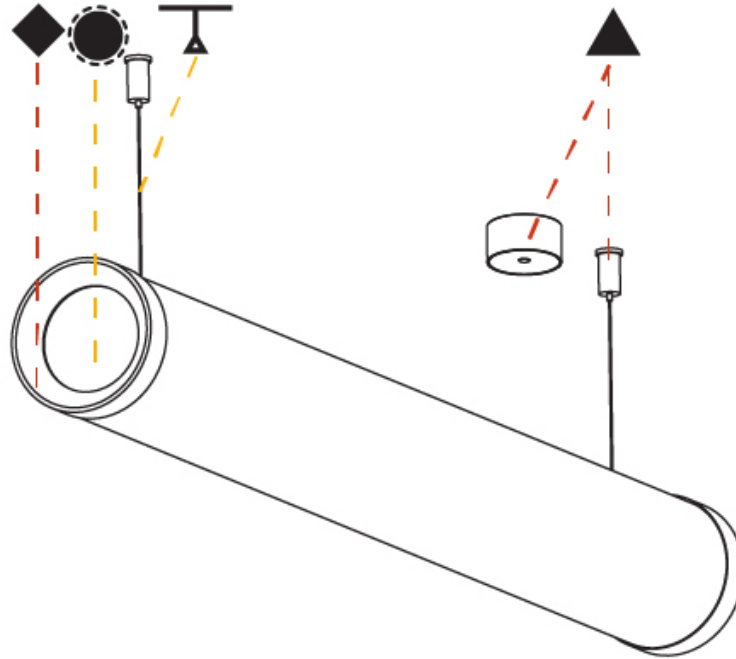

BUNGA PLUS SUSPENSION

A30700-

PROJECT	_____
TYPE	_____
SPECIFIER	_____
QUANTITY	_____
DATE	_____

A