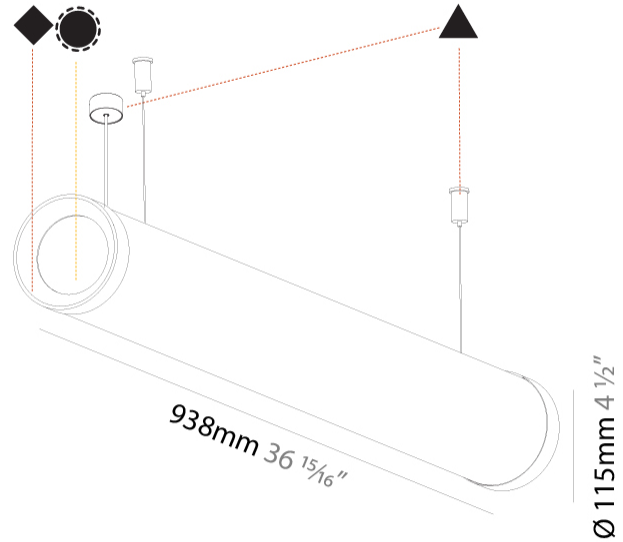

OPTICAL

RATINGS AND CERTIFICATIONS

Certified By: Certified for North American Standards
IP rating: IP20