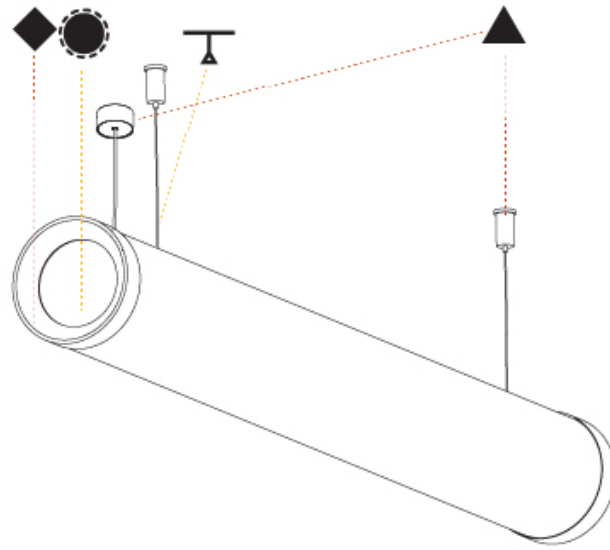

BUNGA PLUS SUSPENSION

A30703-

PROJECT

TYPE

SPECIFIER

QUANTITY

DATE

A