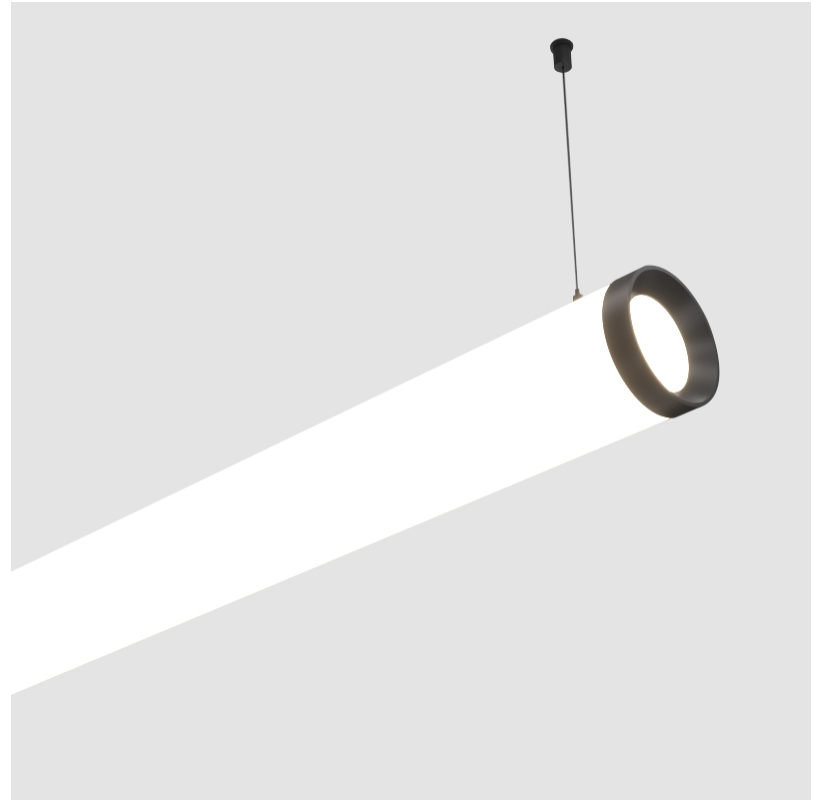

GENERAL

Series: Bunga Plus
Brand: Prolicht
Division: Architectural
Mounting Type: Suspension
Mounting Location: Ceiling
Subcategory: Profile

PHYSICAL

Shape: Cylinder
Length (mm): 1498
Length (in): 59
Width (mm): 115
Width (in): 4 1/2
Height (mm): 115
Height (in): 4 1/2
Max. Overall Height (mm): 2115
Max. Overall Height (in): 83 1/4
Light Distribution: Omnidirectional
Weight (kg): 5.038
Weight (lbs): 11.106
Diffuser: PMMA - Opal
Fixture Finish: SSR / BKV / CWI / CRY / HAB / UFT / ITA / RUA / FTG / MYG / LOD / PUS / FRO / FUP / KIA / POP / BLS / SPG / MEY / GOH / GUM / CHC / COM / ABZ / JAG / OBR / MOS / ROR
Fixture Material: Aluminum
Cable Details: 2000mm or 4000mm Transparent Cable
Upon Request: Cable colour - White / Black / Orange / Red

ELECTRICAL

Lamp Type: LED (Zhaga Standard)
Input Wattage (W): 25
Total Output Wattage (W): 20 / 16 (3500K)
Dimming: Non-Dimming / Phase Dimming (120Vac only) / 0-10V Dimming
Driver Included: Yes
Driver Location: Integrated
Driver Type: Constant Current - 120 / 277Vac
Driver Class: Class 2
Input Voltage (V): 120 - 277
Constant Current (MA): 350 / 500 (3500K)

LED

Color Temperature (°K): 3000 / 3500 / 4000
Max. Delivered Lumen (lm): 2770 / 2862 / 2920
CRI: >80 CRI
Lamp Life (hrs): 50000

OPTICAL

RATINGS AND CERTIFICATIONS

Certified By: Certified for North American Standards
IP rating: IP20